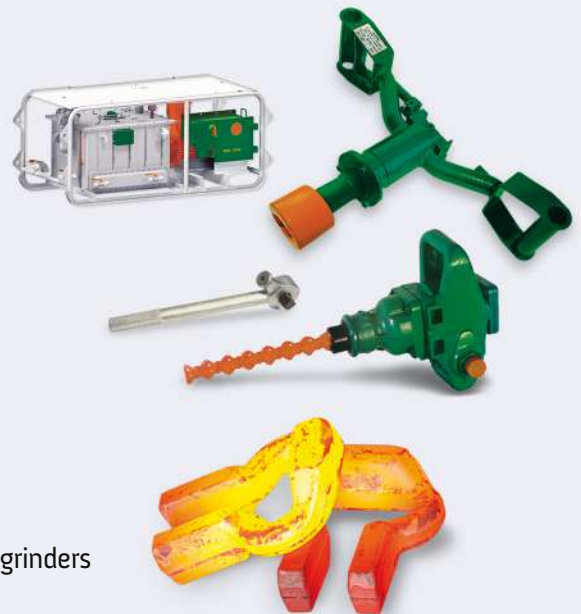

FASING
S.A.

- Round link mining chains from $\varnothing 14$ to $\varnothing 42$ mm, flat link mining chains from $\varnothing 22$ to $\varnothing 60$ mm, also with optional hot-dip galvanizing
- FAS MAX lifting chains and hoist chains from $\varnothing 8$ to $\varnothing 50$ mm, from 8 to 12 strength class
- FAS FISH chains for the marine and fishing industry from $\varnothing 8$ to $\varnothing 42$ mm, including chains with enhanced resistance to corrosion
- Universal round chains from $\varnothing 8$ to $\varnothing 50$ mm, customized according to customer requirements
- Special chains with increased abrasion resistance, heat-resistant, zinc-plated, carbon-hardened
- Chain accessories: flight bars for outboard and inboard chain assemblies, locks, connecting links of various types and applications, complete chain assemblies
- Drive sprockets for chains in the range from $\varnothing 14$ to $\varnothing 60$ mm, according to individual customer specifications

OUR PRODUCTS ARE USED BY OVER 4000 USERS IN 50 COUNTRIES

KUŹNIA OSOWIEC

- Hot forged die forgings
- Highly flexible, flexible and fluid couplings
- Electric and hydraulic drilling machines
- Pneumatic roof bolting machines
- Hydraulic aggregates
- Torque and ratchet wrenches
- Line oil lubricators, friction props, support legs
- Assembly and welding of steel structures
- Services of machining on lathes, milling machines and CNC grinders
- Industrial boring services

STRATEGIC PARTNER

- Complete sections of hydraulic roof support
- Beam stage loaders (BSL) and armored face conveyors (AFC)
- Elements of transport systems (suspended monorails)
- Belt conveyors and spare parts
- Repairs of the aforementioned components
- Regeneration of cables
- Steel constructions of machines and devices
- Burning, beveling, bending, welding, machining, 3D scanning